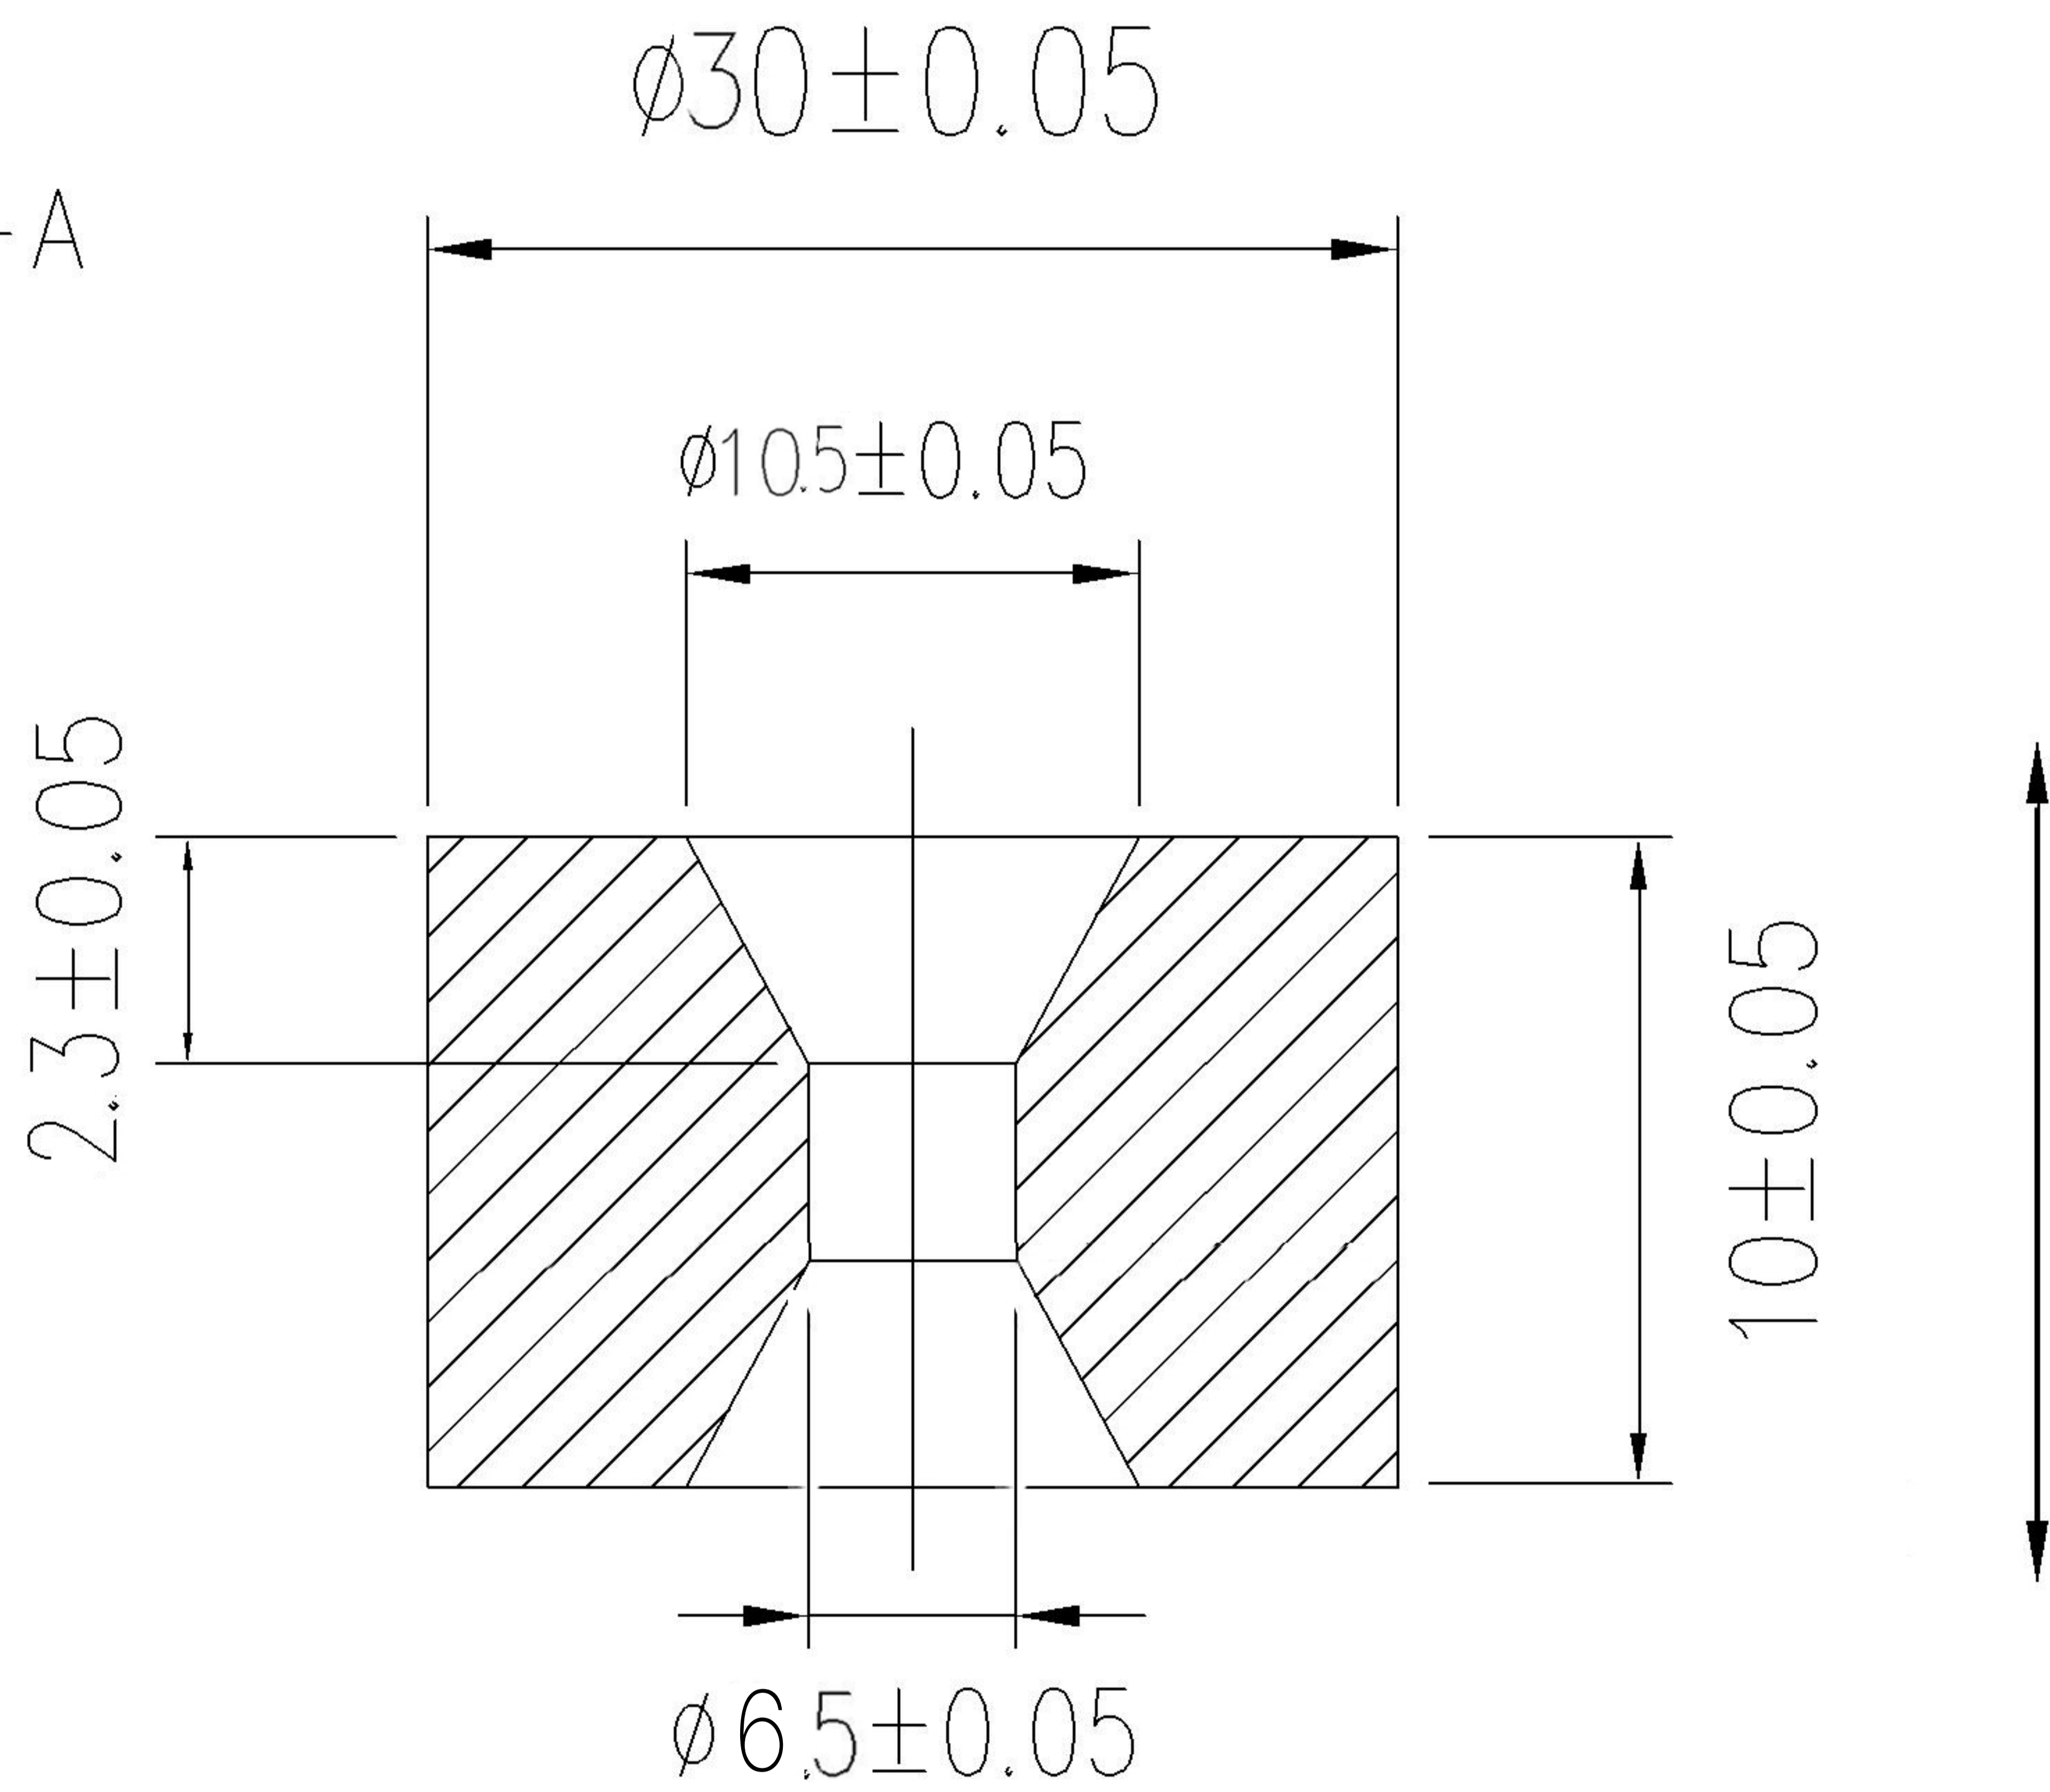

A-A

ITALFIT MAGNETI SRL

NdFeB

N35

D. 30X10 (D.10,5/6,5)

1:1

NICUNI

DS01.30132