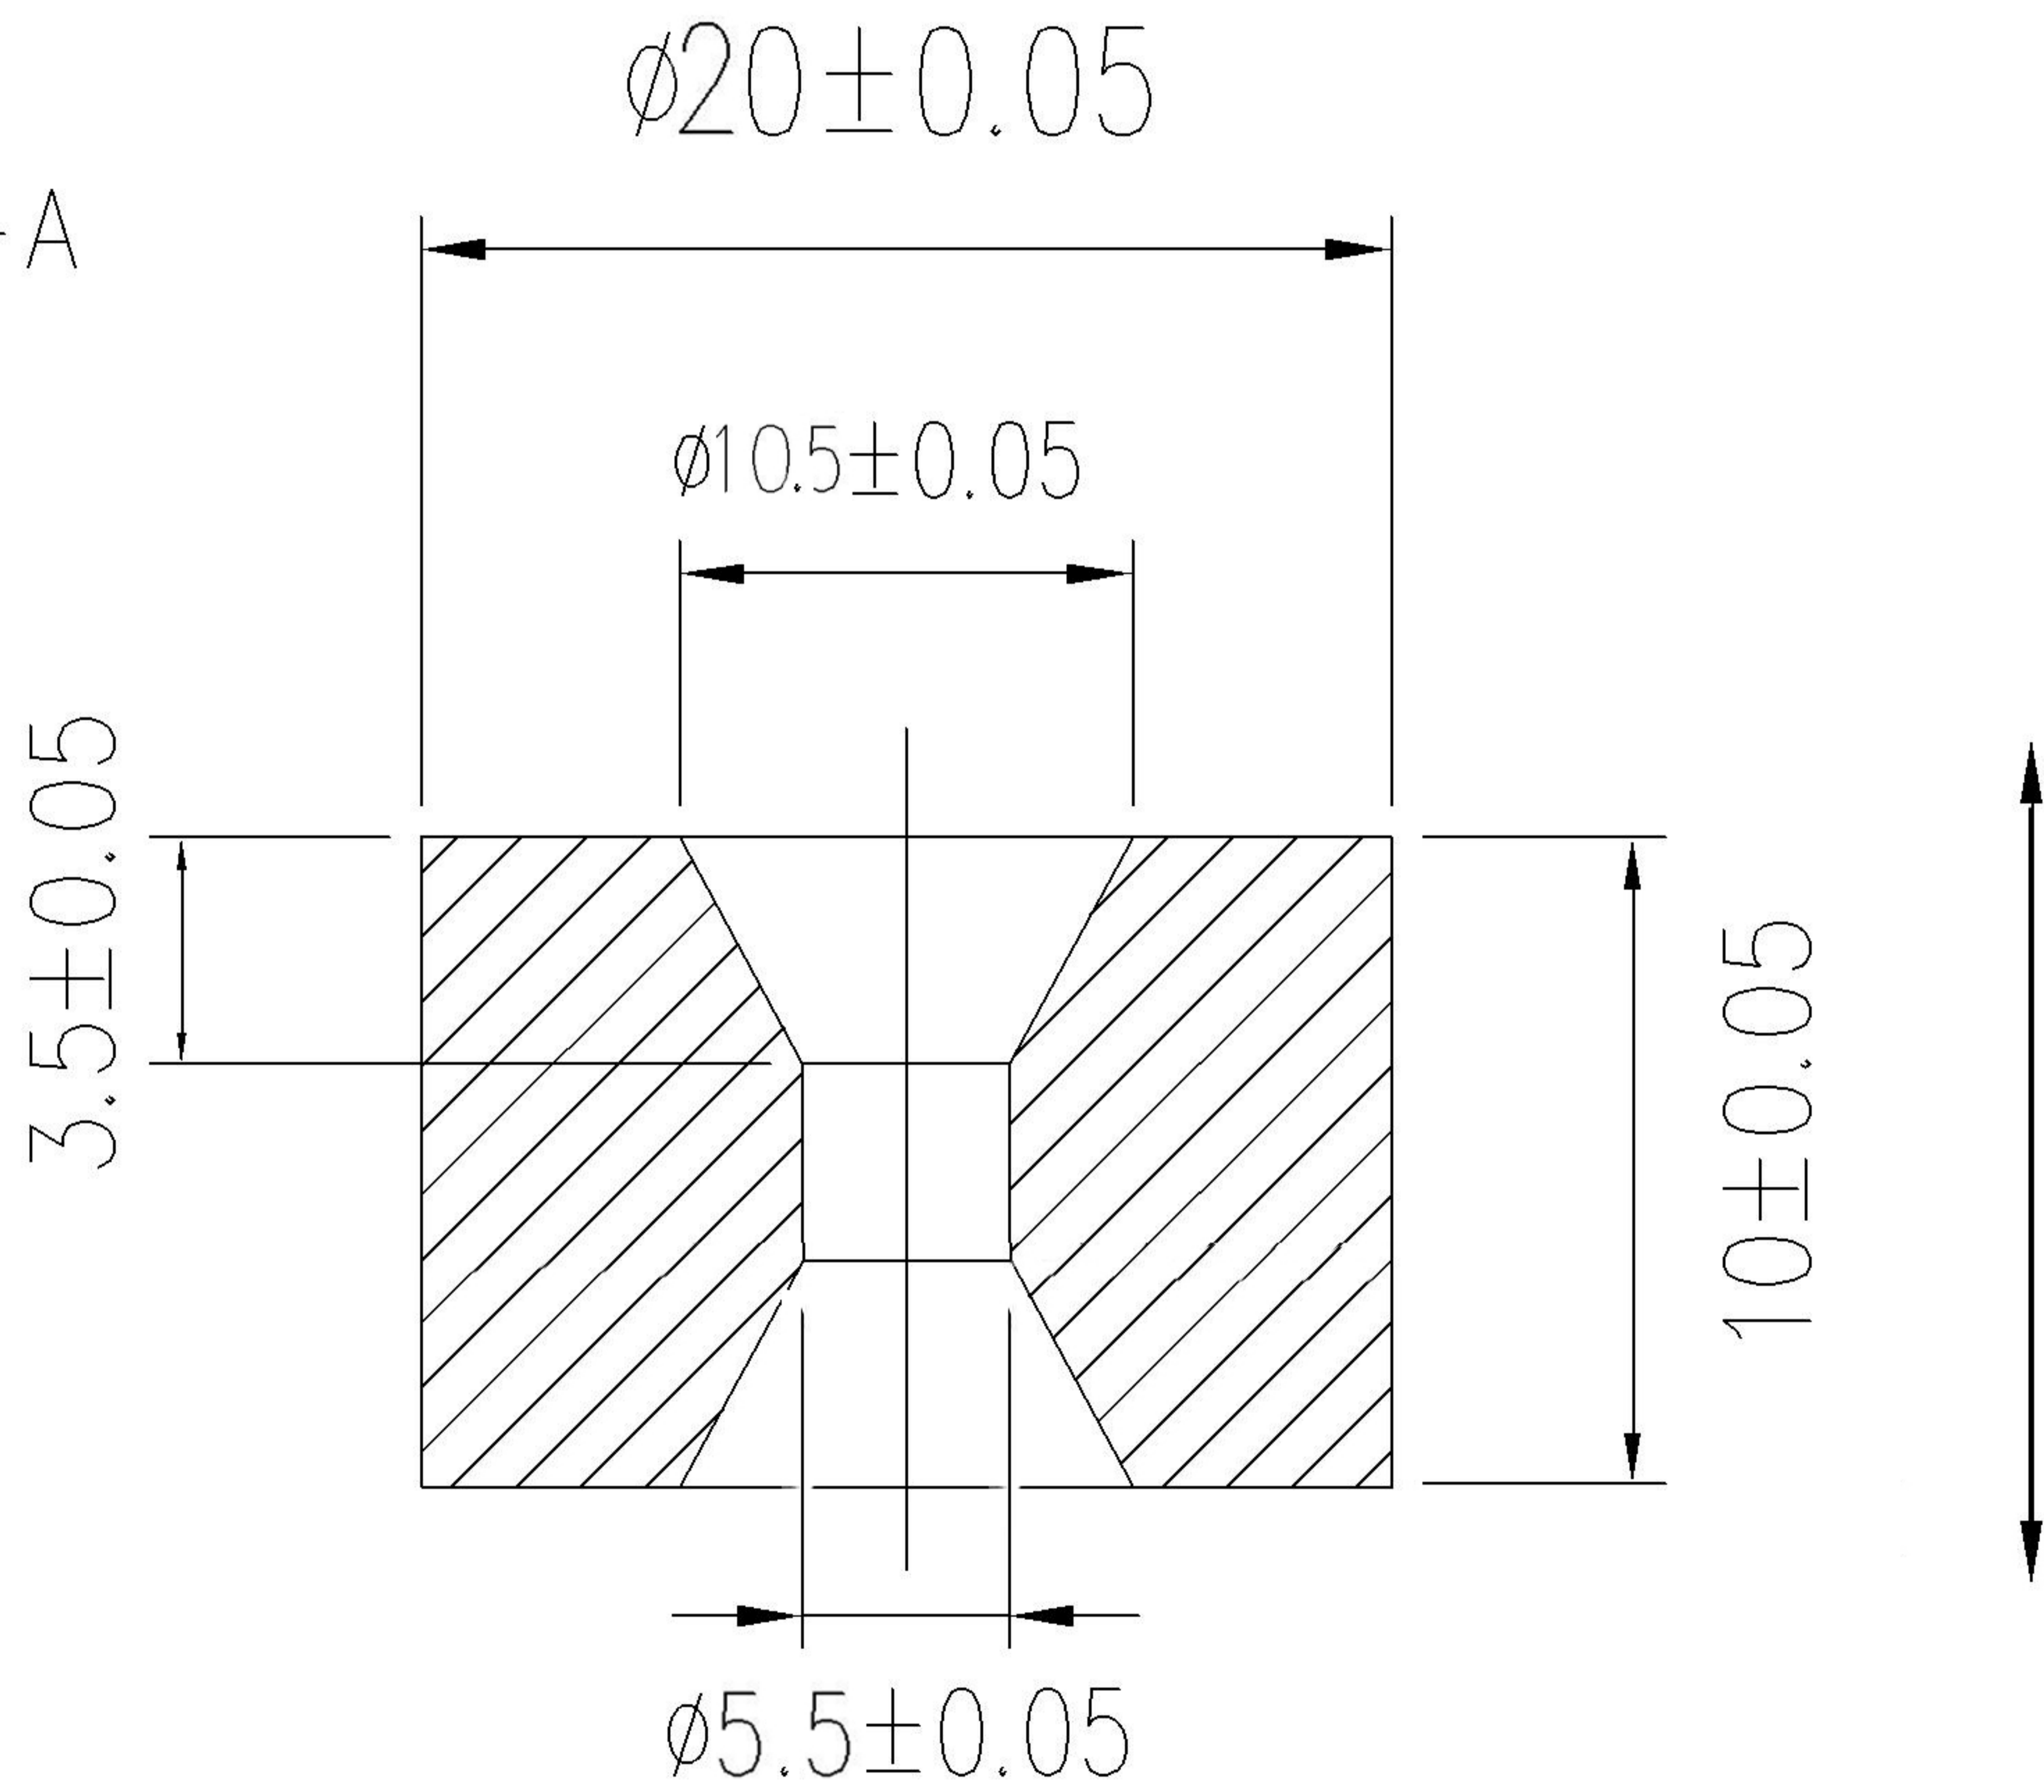

A-A

ITALFIT MAGNETI SRL

NdFeB

N35

D. 20X10 (D.10,5/5,5)

1:1

NICUNI

DS01.20132